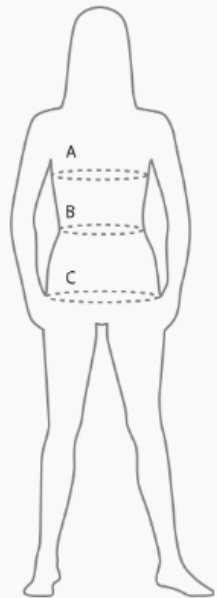

### MEN BODY MEASUREMENTS

	Standard	XS	S	M	L	XL	2XL	3XL
	Shirts		37/38	39/40	41/42	43/44	45/46	47/48
A	Chest measurement	84	90	96	104	112	120	128
B	Hip measurement	75	80	85	91	97	103	109
D	Height	178	179	180	181	182	183	184

### LADIES BODY MEASUREMENTS

	Standard	XS	S	M	L	XL	2XL	3XL
A	Chest measurement	80	86	92	100	108	116	124
B	Waist measurement	64	69	74	80	86	92	98
C	Hip measurement	90	95	100	106	112	118	124
D	Height	166	167	168	169	170	171	172